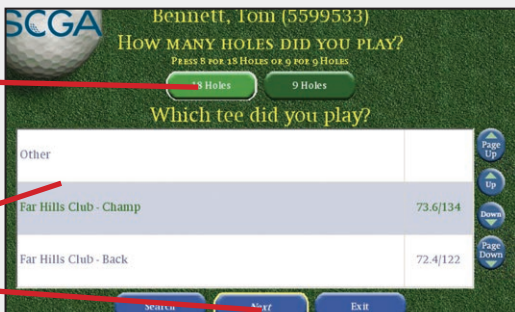

Affiliate club members will always touch Guest Score Posting, regardless of the course that was played.

IMAGE 1

Enter your **SCGA/GHIN** number and touch **NEXT**. Remember: for most SCGA members, your new GHIN number is your old six-digit number with a "9" in front. For those with a pre-existing GHIN number, that is your new SCGA membership number.

IMAGE 2

First select number of holes for the score to be posted: **18 HOLES** or **9 HOLES**. Then select the set of tees you played (or select **OTHER** for away scores) and touch **NEXT**.

IMAGE 3

Enter the adjusted score and touch **NEXT**.

IMAGE 4

Using the buttons along the side, change any item that needs to be modified, such as **DATE** or **TYPE**, and touch **POST**.

IMAGE 5

A confirmation screen will appear, touch **EXIT** or another option. For affiliate members, the screen will read that your score will be routed to your handicap file.